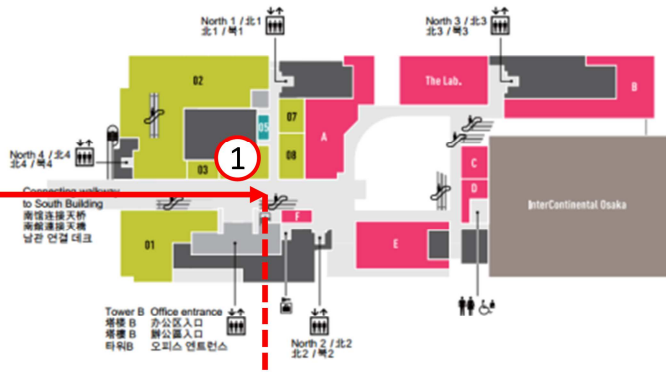

Main Conference Venue

The entrance of Grand Front South Gate Building

North building in detail (To Main Conference Venue)

North Building 2F 北馆2F 北館2F 북관2F

North Building 1F 北馆1F 北館1F 북관1F